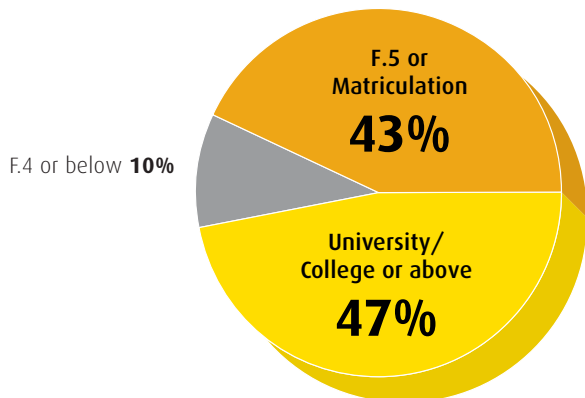

90% completed secondary level or above