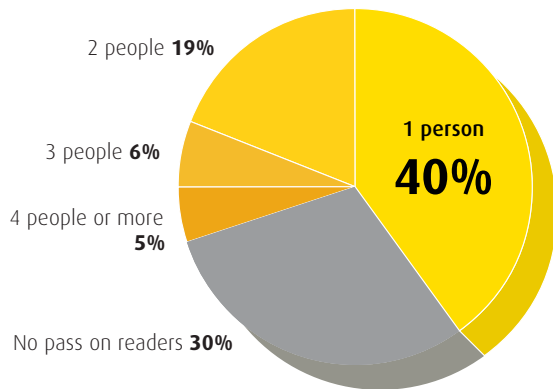

70% readers share Jiu Jik with other people