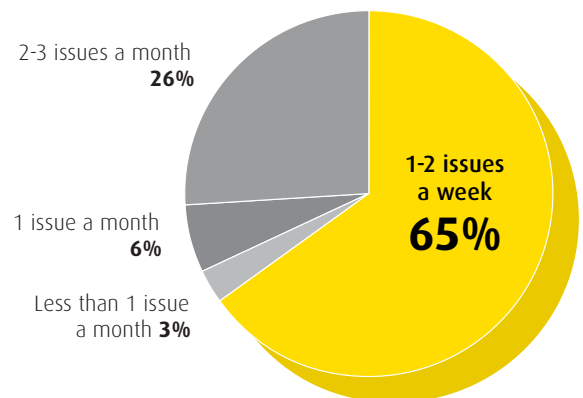

65% read Jiu Jik every week