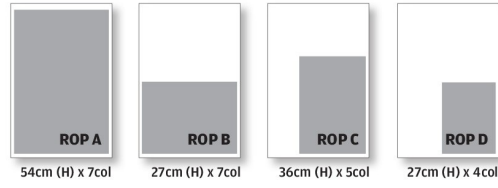

- Features key news and information about Hong Kong.
- Sports coverage.
- Every Saturday.

To learn more about our wide range of print products, [contact us](#)

Position	Size	Remarks	B/W	Spot Colour	Full Colour
Front Page Solus A	21cm (H) x 3col	Non-cancellable	HK\$ 31,830	HK\$ 42,430	HK\$ 63,660
Front Page Solus B	27cm (H) x 4col	Non-cancellable	HK\$ 49,650	HK\$ 66,200	HK\$ 99,310
Front Page Solus Sky Banner	5cm (H) x 7col	Non-cancellable	HK\$ 25,630	HK\$ 34,120	HK\$ 51,260
Front Page Solus Bottom Banner	9cm (H) x 7col	Non-cancellable	HK\$ 28,930	HK\$ 38,580	HK\$ 57,870
ROP A	54cm (H) x 7col		HK\$ 82,026	HK\$ 103,950	HK\$ 142,884
ROP B	27cm (H) x 7col		HK\$ 41,013	HK\$ 51,975	HK\$ 71,442
ROP C	36cm (H) x 5col		HK\$ 39,060	HK\$ 49,500	HK\$ 68,040
ROP D	27cm (H) x 4col		HK\$ 23,436	HK\$ 29,700	HK\$ 40,824
Page 3 (Solus)	Min: 27cm (H) x 4col	Full colour pre-empts B/W	HK\$ 379	HK\$ 478	HK\$ 659
Back Page	27cm (H) x 4 col OR Full Page		HK\$ 282	HK\$ 355	HK\$ 489
Specified Position	Min: 27cm (H) x 4col		HK\$ 261	HK\$ 329	HK\$ 453
ROP	Min: 8cm (H) x 2col		HK\$ 217	HK\$ 275	HK\$ 378
Personal Announcements	Min: 3cm (H) x 1col		HK\$ 262	HK\$ 393	HK\$ 524
	Lineage - Min: 6 lines	Unit Rate per line	HK\$ 87	HK\$ 87	HK\$ 87
Cinema	Min: 3cm (H) x 1col (9 columns)		HK\$ 52	HK\$ 77	HK\$ 103
Religious Notices	Min: 3cm (H) x 1col (9 columns)		HK\$ 47	HK\$ 70	HK\$ 93

Front page

ROP

**Cinema Ad/
Religious Notices**

ROP Solus/Specified Solus: +40% loading

For ROP Solus/ Specified Solus: minimum size is 27cm (H) x 4col

Rates are calculated in 7 columns unless specified

For spot and full colour: minimum size is 21cm (H) x 2col unless specified.