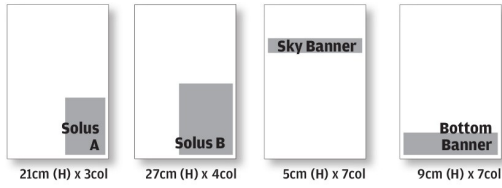

- Features key news and information about Hong Kong.
- Sports coverage.
- Every Saturday.

To learn more about our wide range of print products, [contact us](#)

Position	Size	Remarks	B/W	Spot Colour	Full Colour
Front Page Solus A	21cm (H) x 3col	Non-cancellable	HK\$ 31,830	HK\$ 42,430	HK\$ 63,660
Front Page Solus B	27cm (H) x 4col	Non-cancellable	HK\$ 49,650	HK\$ 66,200	HK\$ 99,310
Front Page Solus Sky Banner	5cm (H) x 7col	Non-cancellable	HK\$ 25,630	HK\$ 34,120	HK\$ 51,260
Front Page Solus Bottom Banner	9cm (H) x 7col	Non-cancellable	HK\$ 28,930	HK\$ 38,580	HK\$ 57,870
ROP A	54cm (H) x 7col		HK\$ 82,026	HK\$ 103,950	HK\$ 142,884
ROP B	27cm (H) x 7col		HK\$ 41,013	HK\$ 51,975	HK\$ 71,442
ROP C	36cm (H) x 5col		HK\$ 39,060	HK\$ 49,500	HK\$ 68,040
ROP D	27cm (H) x 4col		HK\$ 23,436	HK\$ 29,700	HK\$ 40,824
Page 3 (Solus)	Min: 27cm (H) x 4col	Full colour pre-empts B/W	HK\$ 379	HK\$ 478	HK\$ 659
Back Page	27cm (H) x 4 col OR Full Page		HK\$ 282	HK\$ 355	HK\$ 489
Specified Position	Min: 27cm (H) x 4col		HK\$ 261	HK\$ 329	HK\$ 453
ROP	Min: 8cm (H) x 2col		HK\$ 217	HK\$ 275	HK\$ 378
Personal Announcements	Min: 3cm (H) x 1col		HK\$ 262	HK\$ 393	HK\$ 524
	Lineage - Min: 6 lines	Unit Rate per line	HK\$ 87	HK\$ 87	HK\$ 87
Cinema	Min: 3cm (H) x 1col (9 columns)		HK\$ 52	HK\$ 77	HK\$ 103
Religious Notices	Min: 3cm (H) x 1col (9 columns)		HK\$ 47	HK\$ 70	HK\$ 93

Front page

ROP

**Cinema Ad/
Religious Notices**

ROP Solus/Specified Solus: +40% loading

For ROP Solus/ Specified Solus: minimum size is 27cm (H) x 4col

Rates are calculated in 7 columns unless specified

For spot and full colour: minimum size is 21cm (H) x 2col unless specified.