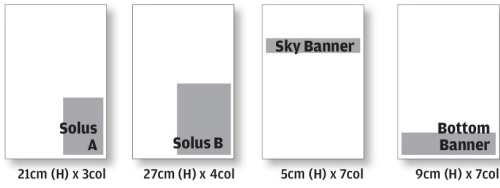

- Features key news and information about Hong Kong.
- Sports coverage.
- Every Saturday.

To learn more about our wide range of print products, [contact us](#)

Position	Size	Remarks	B/W	Spot Colour	Full Colour
Front Page Solus A	21cm (H) x 3col	Non-cancellable	¥ 31,830	¥ 42,430	¥ 63,660
Front Page Solus B	27cm (H) x 4col	Non-cancellable	¥ 49,650	¥ 66,200	¥ 99,310
Front Page Solus Sky Banner	5cm (H) x 7col	Non-cancellable	¥ 25,630	¥ 34,120	¥ 51,260
Front Page Solus Bottom Banner	9cm (H) x 7col	Non-cancellable	¥ 28,930	¥ 38,580	¥ 57,870
ROP A	54cm (H) x 7col		¥ 82,026	¥ 103,950	¥ 142,884
ROP B	27cm (H) x 7col		¥ 41,013	¥ 51,975	¥ 71,442
ROP C	36cm (H) x 5col		¥ 39,060	¥ 49,500	¥ 68,040
ROP D	27cm (H) x 4col		¥ 23,436	¥ 29,700	¥ 40,824
Page 3 (Solus)	Min: 27cm (H) x 4col	Full colour pre-empts B/W	¥ 379	¥ 478	¥ 659
Back Page	27cm (H) x 4 col OR Full Page		¥ 282	¥ 355	¥ 489
Specified Position	Min: 27cm (H) x 4col		¥ 261	¥ 329	¥ 453
ROP	Min: 8cm (H) x 2col		¥ 217	¥ 275	¥ 378
Personal Announcements	Min: 3cm (H) x 1col		¥ 262	¥ 393	¥ 524
	Lineage - Min: 6 lines	Unit Rate per line	¥ 87	¥ 87	¥ 87
Cinema	Min: 3cm (H) x 1col (9 columns)		¥ 52	¥ 77	¥ 103
Religious Notices	Min: 3cm (H) x 1col (9 columns)		¥ 47	¥ 70	¥ 93

Front page

ROP

**Cinema Ad/
Religious Notices**

ROP Solus/Specified Solus: +40% loading

For ROP Solus/ Specified Solus: minimum size is 27cm (H) x 4col

Rates are calculated in 7 columns unless specified

For spot and full colour: minimum size is 21cm (H) x 2col unless specified.