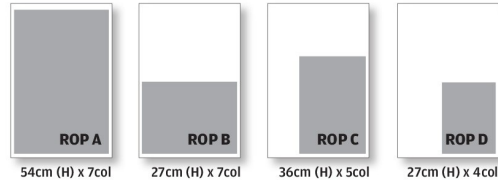

- Features key news and information about Hong Kong.
- Sports coverage.
- Every Saturday.

To learn more about our wide range of print products, [contact us](#)

Position	Size	Remarks	B/W	Spot Colour	Full Colour
Front Page Solus A	21cm (H) x 3col	Non-cancellable	¥ 31,830	¥ 42,430	¥ 63,660
Front Page Solus B	27cm (H) x 4col	Non-cancellable	¥ 49,650	¥ 66,200	¥ 99,310
Front Page Solus Sky Banner	5cm (H) x 7col	Non-cancellable	¥ 25,630	¥ 34,120	¥ 51,260
Front Page Solus Bottom Banner	9cm (H) x 7col	Non-cancellable	¥ 28,930	¥ 38,580	¥ 57,870
ROP A	54cm (H) x 7col		¥ 82,026	¥ 103,950	¥ 142,884
ROP B	27cm (H) x 7col		¥ 41,013	¥ 51,975	¥ 71,442
ROP C	36cm (H) x 5col		¥ 39,060	¥ 49,500	¥ 68,040
ROP D	27cm (H) x 4col		¥ 23,436	¥ 29,700	¥ 40,824
Page 3 (Solus)	Min: 27cm (H) x 4col	Full colour pre-empts B/W	¥ 379	¥ 478	¥ 659
Back Page	27cm (H) x 4 col OR Full Page		¥ 282	¥ 355	¥ 489
Specified Position	Min: 27cm (H) x 4col		¥ 261	¥ 329	¥ 453
ROP	Min: 8cm (H) x 2col		¥ 217	¥ 275	¥ 378
Personal Announcements	Min: 3cm (H) x 1col		¥ 262	¥ 393	¥ 524
	Lineage - Min: 6 lines	Unit Rate per line	¥ 87	¥ 87	¥ 87
Cinema	Min: 3cm (H) x 1col (9 columns)		¥ 52	¥ 77	¥ 103
Religious Notices	Min: 3cm (H) x 1col (9 columns)		¥ 47	¥ 70	¥ 93

Front page

ROP

**Cinema Ad/
Religious Notices**

ROP Solus/Specified Solus: +40% loading

For ROP Solus/ Specified Solus: minimum size is 27cm (H) x 4col

Rates are calculated in 7 columns unless specified

For spot and full colour: minimum size is 21cm (H) x 2col unless specified.