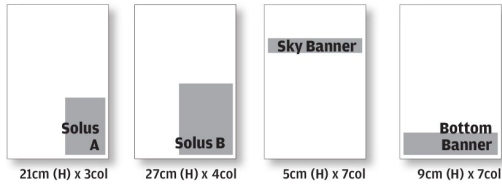

- Features key news and information about Hong Kong.
- Sports coverage.
- Every Saturday.

To learn more about our wide range of print products, [contact us](#)

Position	Size	Remarks	B/W	Spot Colour	Full Colour
Front Page Solus A	21cm (H) x 3col	Non-cancellable	US\$ 4,081	US\$ 5,440	US\$ 8,162
Front Page Solus B	27cm (H) x 4col	Non-cancellable	US\$ 6,365	US\$ 8,487	US\$ 12,732
Front Page Solus Sky Banner	5cm (H) x 7col	Non-cancellable	US\$ 3,286	US\$ 4,374	US\$ 6,572
Front Page Solus Bottom Banner	9cm (H) x 7col	Non-cancellable	US\$ 3,709	US\$ 4,946	US\$ 7,419
ROP A	54cm (H) x 7col		US\$ 10,584	US\$ 13,230	US\$ 18,144
ROP B	27cm (H) x 7col		US\$ 5,292	US\$ 6,615	US\$ 9,072
ROP C	36cm (H) x 5col		US\$ 5,040	US\$ 6,300	US\$ 8,640
ROP D	27cm (H) x 4col		US\$ 3,024	US\$ 3,780	US\$ 5,184
Page 3 (Solus)	Min: 27cm (H) x 4col	Full colour pre-empts B/W	US\$ 49	US\$ 61	US\$ 84
Back Page	27cm (H) x 4 col OR Full Page		US\$ 36	US\$ 46	US\$ 63
Specified Position	Min: 27cm (H) x 4col		US\$ 33	US\$ 42	US\$ 58
ROP	Min: 8cm (H) x 2col		US\$ 28	US\$ 35	US\$ 48
Personal Announcements	Min: 3cm (H) x 1col		US\$ 34	US\$ 50	US\$ 67
	Lineage - Min: 6 lines	Unit Rate per line	US\$ 11	US\$ 11	US\$ 11
Cinema	Min: 3cm (H) x 1col (9 columns)		US\$ 7	US\$ 10	US\$ 13
Religious Notices	Min: 3cm (H) x 1col (9 columns)		US\$ 6	US\$ 9	US\$ 12

Front page

ROP

**Cinema Ad/
Religious Notices**

ROP Solus/Specified Solus: +40% loading

For ROP Solus/ Specified Solus: minimum size is 27cm (H) x 4col

Rates are calculated in 7 columns unless specified

For spot and full colour: minimum size is 21cm (H) x 2col unless specified.