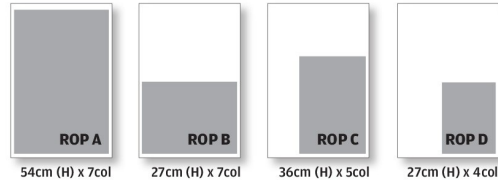

- Features key news and information about Hong Kong.
- Sports coverage.
- Every Saturday.

To learn more about our wide range of print products, [contact us](#)

Position	Size	Remarks	B/W	Spot Colour	Full Colour
Front Page Solus A	21cm (H) x 3col	Non-cancellable	US\$ 4,081	US\$ 5,440	US\$ 8,162
Front Page Solus B	27cm (H) x 4col	Non-cancellable	US\$ 6,365	US\$ 8,487	US\$ 12,732
Front Page Solus Sky Banner	5cm (H) x 7col	Non-cancellable	US\$ 3,286	US\$ 4,374	US\$ 6,572
Front Page Solus Bottom Banner	9cm (H) x 7col	Non-cancellable	US\$ 3,709	US\$ 4,946	US\$ 7,419
ROP A	54cm (H) x 7col		US\$ 10,584	US\$ 13,230	US\$ 18,144
ROP B	27cm (H) x 7col		US\$ 5,292	US\$ 6,615	US\$ 9,072
ROP C	36cm (H) x 5col		US\$ 5,040	US\$ 6,300	US\$ 8,640
ROP D	27cm (H) x 4col		US\$ 3,024	US\$ 3,780	US\$ 5,184
Page 3 (Solus)	Min: 27cm (H) x 4col	Full colour pre-empts B/W	US\$ 49	US\$ 61	US\$ 84
Back Page	27cm (H) x 4 col OR Full Page		US\$ 36	US\$ 46	US\$ 63
Specified Position	Min: 27cm (H) x 4col		US\$ 33	US\$ 42	US\$ 58
ROP	Min: 8cm (H) x 2col		US\$ 28	US\$ 35	US\$ 48
Personal Announcements	Min: 3cm (H) x 1col		US\$ 34	US\$ 50	US\$ 67
	Lineage - Min: 6 lines	Unit Rate per line	US\$ 11	US\$ 11	US\$ 11
Cinema	Min: 3cm (H) x 1col (9 columns)		US\$ 7	US\$ 10	US\$ 13
Religious Notices	Min: 3cm (H) x 1col (9 columns)		US\$ 6	US\$ 9	US\$ 12

Front page

ROP

**Cinema Ad/
Religious Notices**

ROP Solus/Specified Solus: +40% loading

For ROP Solus/ Specified Solus: minimum size is 27cm (H) x 4col

Rates are calculated in 7 columns unless specified

For spot and full colour: minimum size is 21cm (H) x 2col unless specified.