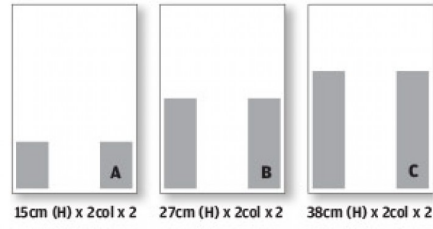

Position	Size	Main	Business	City	Sunday Main
Centrespread A	36cm (H) x 7col	HK\$ 273,300	HK\$ 266,300	HK\$ 173,800	HK\$ 187,000
Centrespread B	15cm (H) x 15col	HK\$ 273,300	HK\$ 266,300	HK\$ 173,800	HK\$ 187,000
Centrespread C	14cm (H) x 15col	HK\$ 335,400	HK\$ 326,800	HK\$ 213,300	HK\$ 229,400
Centrespread D	exact measurement upon request	HK\$ 614,800	HK\$ 599,100	HK\$ 391,000	HK\$ 420,600
Centrespread E	2col vertical strips x 3	HK\$ 559,000	HK\$ 544,700	HK\$ 355,500	HK\$ 382,400
Centrespread F	exact measurement upon request	HK\$ 630,000	HK\$ 613,500	HK\$ 400,700	HK\$ 431,000
Pairs A	15cm (H) x 2col x 2	HK\$ 102,300	HK\$ 100,200	HK\$ 65,400	HK\$ 70,300
Pairs B	27cm (H) x 2col x 2	HK\$ 153,400	HK\$ 150,200	HK\$ 98,000	HK\$ 105,500
Pairs C	38cm (H) x 2col x 2	HK\$ 204,600	HK\$ 200,300	HK\$ 130,700	HK\$ 140,600
Cubes A	15cm (H) x 3col	HK\$ 102,300	HK\$ 100,200	HK\$ 65,400	HK\$ 70,300
Cubes B	38cm (H) x 3col	HK\$ 204,600	HK\$ 200,300	HK\$ 130,700	HK\$ 140,600
Floating Banners A	27cm (H) x 7col	HK\$ 143,200	HK\$ 140,200	HK\$ 91,500	HK\$ 98,400
Floating Banners B	14cm (H) x 7col	HK\$ 153,400	HK\$ 150,200	HK\$ 98,000	HK\$ 105,500
Floating Banners C	10cm (H) x 7col	HK\$ 75,800	HK\$ 74,200	HK\$ 48,400	HK\$ 52,100
L-shape A	exact measurement upon request	HK\$ 225,000	HK\$ 220,300	HK\$ 143,800	HK\$ 154,700

**Centrespread**

**Pairs**

**Cubes**

**Floating banners**

**L-shape**

Remarks: The above rates are based on a full colour ROP position.  
The following loading will be applied on different prime positions:  
Other specified position: + 20%