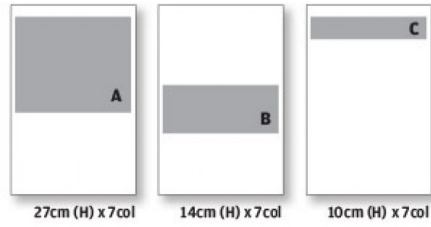

Position	Size	Main	Business	City	Sunday Main
Centrespread A	36cm (H) x 7col	HK\$ 273,300	HK\$ 266,300	HK\$ 173,800	HK\$ 187,000
Centrespread B	15cm (H) x 15col	HK\$ 273,300	HK\$ 266,300	HK\$ 173,800	HK\$ 187,000
Centrespread C	14cm (H) x 15col	HK\$ 335,400	HK\$ 326,800	HK\$ 213,300	HK\$ 229,400
Centrespread D	exact measurement upon request	HK\$ 614,800	HK\$ 599,100	HK\$ 391,000	HK\$ 420,600
Centrespread E	2col vertical strips x 3	HK\$ 559,000	HK\$ 544,700	HK\$ 355,500	HK\$ 382,400
Centrespread F	exact measurement upon request	HK\$ 630,000	HK\$ 613,500	HK\$ 400,700	HK\$ 431,000
Pairs A	15cm (H) x 2col x 2	HK\$ 102,300	HK\$ 100,200	HK\$ 65,400	HK\$ 70,300
Pairs B	27cm (H) x 2col x 2	HK\$ 153,400	HK\$ 150,200	HK\$ 98,000	HK\$ 105,500
Pairs C	38cm (H) x 2col x 2	HK\$ 204,600	HK\$ 200,300	HK\$ 130,700	HK\$ 140,600
Cubes A	15cm (H) x 3col	HK\$ 102,300	HK\$ 100,200	HK\$ 65,400	HK\$ 70,300
Cubes B	38cm (H) x 3col	HK\$ 204,600	HK\$ 200,300	HK\$ 130,700	HK\$ 140,600
Floating Banners A	27cm (H) x 7col	HK\$ 143,200	HK\$ 140,200	HK\$ 91,500	HK\$ 98,400
Floating Banners B	14cm (H) x 7col	HK\$ 153,400	HK\$ 150,200	HK\$ 98,000	HK\$ 105,500
Floating Banners C	10cm (H) x 7col	HK\$ 75,800	HK\$ 74,200	HK\$ 48,400	HK\$ 52,100
L-shape A	exact measurement upon request	HK\$ 225,000	HK\$ 220,300	HK\$ 143,800	HK\$ 154,700

**Centrespread**

**Pairs**

**Cubes**

**Floating banners**

**L-shape**

Remarks: The above rates are based on a full colour ROP position.  
The following loading will be applied on different prime positions:  
Other specified position: + 20%