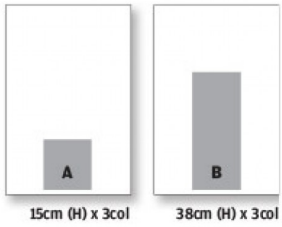

Position	Size	Main	Business	City	Sunday Main
Centrespread A	36cm (H) x 7col	HK\$ 273,300	HK\$ 266,300	HK\$ 173,800	HK\$ 187,000
Centrespread B	15cm (H) x 15col	HK\$ 273,300	HK\$ 266,300	HK\$ 173,800	HK\$ 187,000
Centrespread C	14cm (H) x 15col	HK\$ 335,400	HK\$ 326,800	HK\$ 213,300	HK\$ 229,400
Centrespread D	exact measurement upon request	HK\$ 614,800	HK\$ 599,100	HK\$ 391,000	HK\$ 420,600
Centrespread E	2col vertical strips x 3	HK\$ 559,000	HK\$ 544,700	HK\$ 355,500	HK\$ 382,400
Centrespread F	exact measurement upon request	HK\$ 630,000	HK\$ 613,500	HK\$ 400,700	HK\$ 431,000
Pairs A	15cm (H) x 2col x 2	HK\$ 102,300	HK\$ 100,200	HK\$ 65,400	HK\$ 70,300
Pairs B	27cm (H) x 2col x 2	HK\$ 153,400	HK\$ 150,200	HK\$ 98,000	HK\$ 105,500
Pairs C	38cm (H) x 2col x 2	HK\$ 204,600	HK\$ 200,300	HK\$ 130,700	HK\$ 140,600
Cubes A	15cm (H) x 3col	HK\$ 102,300	HK\$ 100,200	HK\$ 65,400	HK\$ 70,300
Cubes B	38cm (H) x 3col	HK\$ 204,600	HK\$ 200,300	HK\$ 130,700	HK\$ 140,600
Floating Banners A	27cm (H) x 7col	HK\$ 143,200	HK\$ 140,200	HK\$ 91,500	HK\$ 98,400
Floating Banners B	14cm (H) x 7col	HK\$ 153,400	HK\$ 150,200	HK\$ 98,000	HK\$ 105,500
Floating Banners C	10cm (H) x 7col	HK\$ 75,800	HK\$ 74,200	HK\$ 48,400	HK\$ 52,100
L-shape A	exact measurement upon request	HK\$ 225,000	HK\$ 220,300	HK\$ 143,800	HK\$ 154,700

**Centrespread**

**Pairs**

**Cubes**

**Floating banners**

**L-shape**

Remarks: The above rates are based on a full colour ROP position.  
The following loading will be applied on different prime positions:  
Other specified position: + 20%