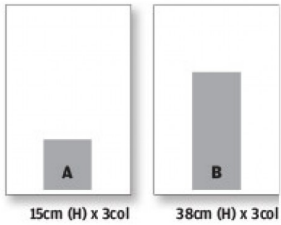

Position	Size	Main	Business	City	Sunday Main
Centrespread A	36cm (H) x 7col	¥ 273,300	¥ 266,300	¥ 173,800	¥ 187,000
Centrespread B	15cm (H) x 15col	¥ 273,300	¥ 266,300	¥ 173,800	¥ 187,000
Centrespread C	14cm (H) x 15col	¥ 335,400	¥ 326,800	¥ 213,300	¥ 229,400
Centrespread D	exact measurement upon request	¥ 614,800	¥ 599,100	¥ 391,000	¥ 420,600
Centrespread E	2col vertical strips x 3	¥ 559,000	¥ 544,700	¥ 355,500	¥ 382,400
Centrespread F	exact measurement upon request	¥ 630,000	¥ 613,500	¥ 400,700	¥ 431,000
Pairs A	15cm (H) x 2col x 2	¥ 102,300	¥ 100,200	¥ 65,400	¥ 70,300
Pairs B	27cm (H) x 2col x 2	¥ 153,400	¥ 150,200	¥ 98,000	¥ 105,500
Pairs C	38cm (H) x 2col x 2	¥ 204,600	¥ 200,300	¥ 130,700	¥ 140,600
Cubes A	15cm (H) x 3col	¥ 102,300	¥ 100,200	¥ 65,400	¥ 70,300
Cubes B	38cm (H) x 3col	¥ 204,600	¥ 200,300	¥ 130,700	¥ 140,600
Floating Banners A	27cm (H) x 7col	¥ 143,200	¥ 140,200	¥ 91,500	¥ 98,400
Floating Banners B	14cm (H) x 7col	¥ 153,400	¥ 150,200	¥ 98,000	¥ 105,500
Floating Banners C	10cm (H) x 7col	¥ 75,800	¥ 74,200	¥ 48,400	¥ 52,100
L-shape A	exact measurement upon request	¥ 225,000	¥ 220,300	¥ 143,800	¥ 154,700

Centrespread

Pairs

Cubes

Floating banners

L-shape

Remarks: The above rates are based on a full colour ROP position.
The following loading will be applied on different prime positions:
Other specified position: + 20%