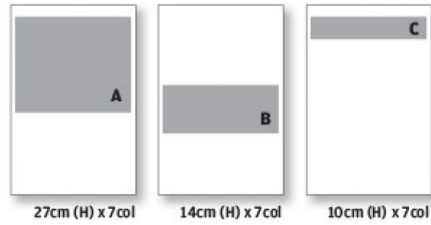

Position	Size	Main	Business	City	Sunday Main
Centrespread A	36cm (H) x 7col	¥ 273,300	¥ 266,300	¥ 173,800	¥ 187,000
Centrespread B	15cm (H) x 15col	¥ 273,300	¥ 266,300	¥ 173,800	¥ 187,000
Centrespread C	14cm (H) x 15col	¥ 335,400	¥ 326,800	¥ 213,300	¥ 229,400
Centrespread D	exact measurement upon request	¥ 614,800	¥ 599,100	¥ 391,000	¥ 420,600
Centrespread E	2col vertical strips x 3	¥ 559,000	¥ 544,700	¥ 355,500	¥ 382,400
Centrespread F	exact measurement upon request	¥ 630,000	¥ 613,500	¥ 400,700	¥ 431,000
Pairs A	15cm (H) x 2col x 2	¥ 102,300	¥ 100,200	¥ 65,400	¥ 70,300
Pairs B	27cm (H) x 2col x 2	¥ 153,400	¥ 150,200	¥ 98,000	¥ 105,500
Pairs C	38cm (H) x 2col x 2	¥ 204,600	¥ 200,300	¥ 130,700	¥ 140,600
Cubes A	15cm (H) x 3col	¥ 102,300	¥ 100,200	¥ 65,400	¥ 70,300
Cubes B	38cm (H) x 3col	¥ 204,600	¥ 200,300	¥ 130,700	¥ 140,600
Floating Banners A	27cm (H) x 7col	¥ 143,200	¥ 140,200	¥ 91,500	¥ 98,400
Floating Banners B	14cm (H) x 7col	¥ 153,400	¥ 150,200	¥ 98,000	¥ 105,500
Floating Banners C	10cm (H) x 7col	¥ 75,800	¥ 74,200	¥ 48,400	¥ 52,100
L-shape A	exact measurement upon request	¥ 225,000	¥ 220,300	¥ 143,800	¥ 154,700

Centrespread

Pairs

Cubes

Floating banners

L-shape

Remarks: The above rates are based on a full colour ROP position.
The following loading will be applied on different prime positions:
Other specified position: + 20%