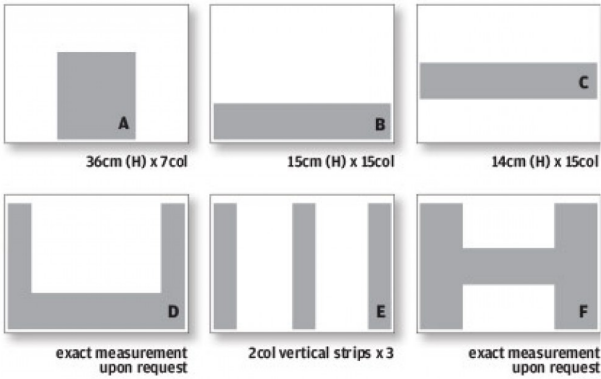

Position	Size	Main	Business	City	Sunday Main
Centrespread A	36cm (H) x 7col	¥ 273,300	¥ 266,300	¥ 173,800	¥ 187,000
Centrespread B	15cm (H) x 15col	¥ 273,300	¥ 266,300	¥ 173,800	¥ 187,000
Centrespread C	14cm (H) x 15col	¥ 335,400	¥ 326,800	¥ 213,300	¥ 229,400
Centrespread D	exact measurement upon request	¥ 614,800	¥ 599,100	¥ 391,000	¥ 420,600
Centrespread E	2col vertical strips x 3	¥ 559,000	¥ 544,700	¥ 355,500	¥ 382,400
Centrespread F	exact measurement upon request	¥ 630,000	¥ 613,500	¥ 400,700	¥ 431,000
Pairs A	15cm (H) x 2col x 2	¥ 102,300	¥ 100,200	¥ 65,400	¥ 70,300
Pairs B	27cm (H) x 2col x 2	¥ 153,400	¥ 150,200	¥ 98,000	¥ 105,500
Pairs C	38cm (H) x 2col x 2	¥ 204,600	¥ 200,300	¥ 130,700	¥ 140,600
Cubes A	15cm (H) x 3col	¥ 102,300	¥ 100,200	¥ 65,400	¥ 70,300
Cubes B	38cm (H) x 3col	¥ 204,600	¥ 200,300	¥ 130,700	¥ 140,600
Floating Banners A	27cm (H) x 7col	¥ 143,200	¥ 140,200	¥ 91,500	¥ 98,400
Floating Banners B	14cm (H) x 7col	¥ 153,400	¥ 150,200	¥ 98,000	¥ 105,500
Floating Banners C	10cm (H) x 7col	¥ 75,800	¥ 74,200	¥ 48,400	¥ 52,100
L-shape A	exact measurement upon request	¥ 225,000	¥ 220,300	¥ 143,800	¥ 154,700

Centrespread

Pairs

Cubes

Floating banners

L-shape

Remarks: The above rates are based on a full colour ROP position.
The following loading will be applied on different prime positions:
Other specified position: + 20%