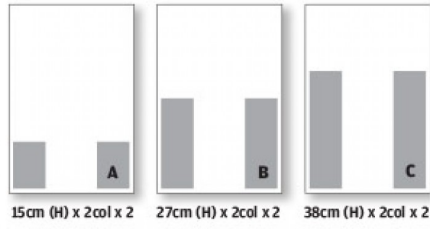

Position	Size	Main	Business	City	Sunday Main
Centrespread A	36cm (H) x 7col	¥ 273,300	¥ 266,300	¥ 173,800	¥ 187,000
Centrespread B	15cm (H) x 15col	¥ 273,300	¥ 266,300	¥ 173,800	¥ 187,000
Centrespread C	14cm (H) x 15col	¥ 335,400	¥ 326,800	¥ 213,300	¥ 229,400
Centrespread D	exact measurement upon request	¥ 614,800	¥ 599,100	¥ 391,000	¥ 420,600
Centrespread E	2col vertical strips x 3	¥ 559,000	¥ 544,700	¥ 355,500	¥ 382,400
Centrespread F	exact measurement upon request	¥ 630,000	¥ 613,500	¥ 400,700	¥ 431,000
Pairs A	15cm (H) x 2col x 2	¥ 102,300	¥ 100,200	¥ 65,400	¥ 70,300
Pairs B	27cm (H) x 2col x 2	¥ 153,400	¥ 150,200	¥ 98,000	¥ 105,500
Pairs C	38cm (H) x 2col x 2	¥ 204,600	¥ 200,300	¥ 130,700	¥ 140,600
Cubes A	15cm (H) x 3col	¥ 102,300	¥ 100,200	¥ 65,400	¥ 70,300
Cubes B	38cm (H) x 3col	¥ 204,600	¥ 200,300	¥ 130,700	¥ 140,600
Floating Banners A	27cm (H) x 7col	¥ 143,200	¥ 140,200	¥ 91,500	¥ 98,400
Floating Banners B	14cm (H) x 7col	¥ 153,400	¥ 150,200	¥ 98,000	¥ 105,500
Floating Banners C	10cm (H) x 7col	¥ 75,800	¥ 74,200	¥ 48,400	¥ 52,100
L-shape A	exact measurement upon request	¥ 225,000	¥ 220,300	¥ 143,800	¥ 154,700

Centrespread

Pairs

Cubes

Floating banners

L-shape

Remarks: The above rates are based on a full colour ROP position.
The following loading will be applied on different prime positions:
Other specified position: + 20%